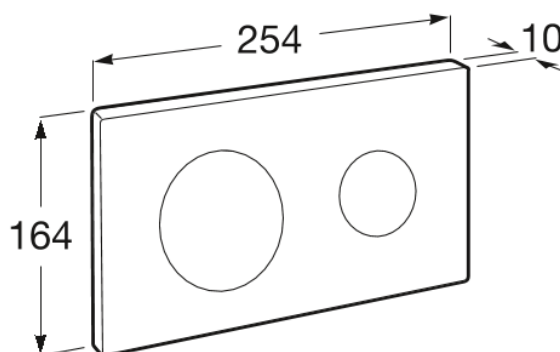

DUPLO ONE

PL10 (DUPLO ONE) - Dual flush operating plate for concealed cistern

PRICE (VAT INCLUDED)

£105.66

TECHNICAL DRAWINGS

FEATURES

Number of buttons: 2

BOUGHT TOGETHER FREQUENTLY

Duplo ONE free-standing installation system with cistern and frame for solid floor (AG)

890077020

Duplo ONE compact depth installation system with cistern and frame (AG)

890073020

Duplo ONE Under Window Adjustable Concealed Cistern (AG)